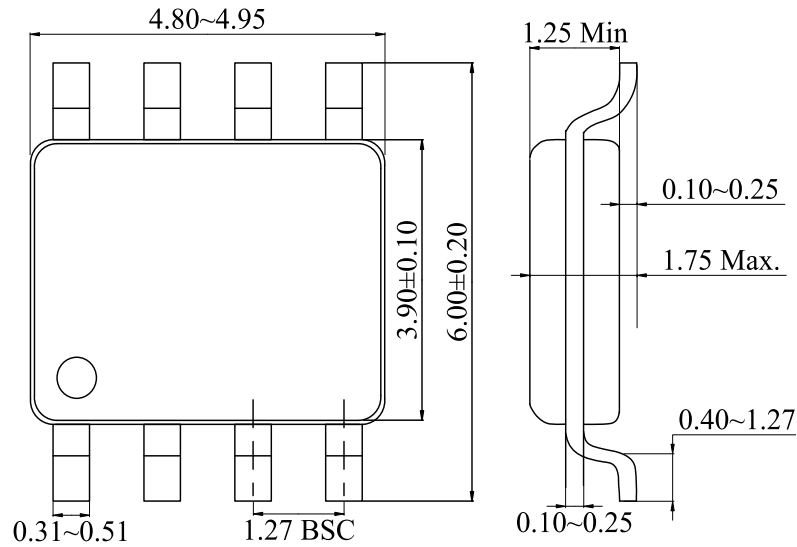

# Package, Reel, Taping

SOP-8 150MIL (2,000pcs/reel)

• Package

Unit : mm

• Reel

• Taping