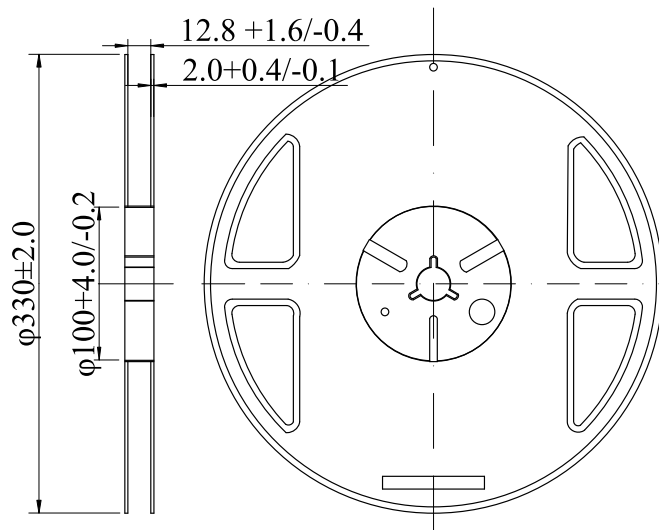

# Package, Reel, Taping

SOP-8 150MIL (2,000pcs/reel)

• Package

Unit : mm

• Reel

• Taping