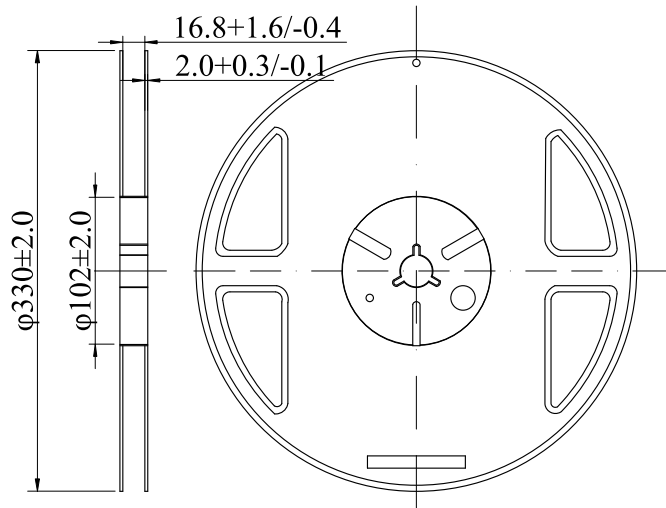

# Package, Reel, Taping

SOP-8 208MIL (2,000pcs/reel)

• Package

Unit : mm

• Reel

• Taping