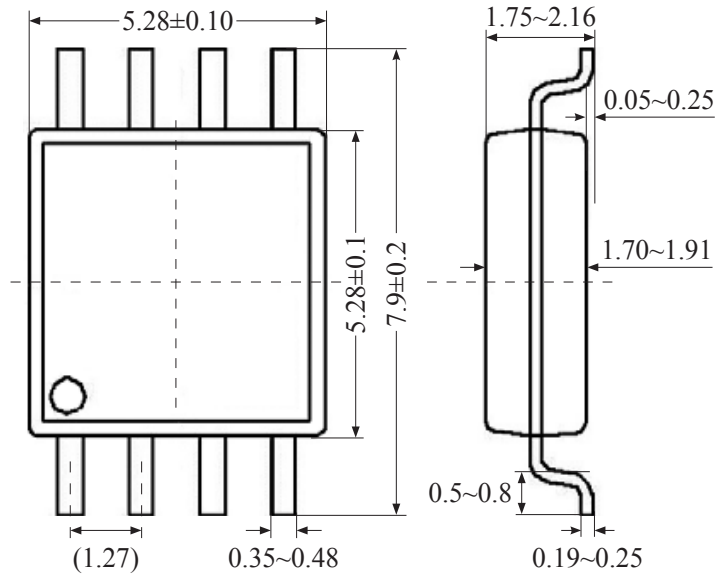

# Package, Reel, Taping

SOP-8 208MIL (2,000pcs/reel)

• Package

Unit : mm

• Reel

• Taping