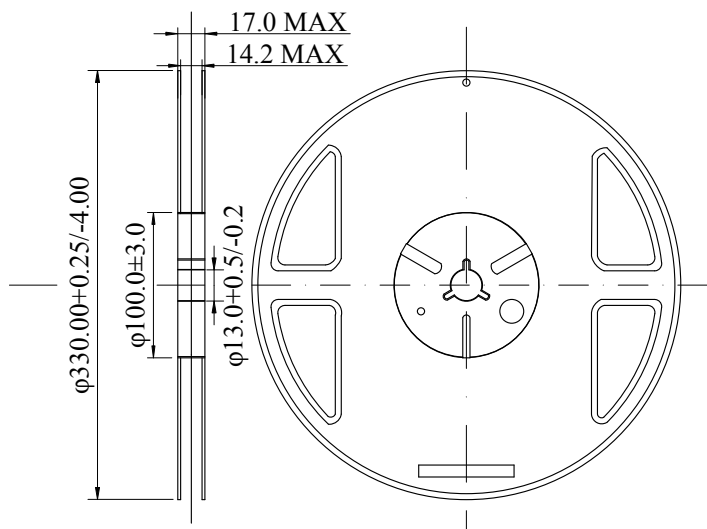

Package, Reel, Taping

SOT-223 (2500pcs, 4000pcs/reel)

• Package

Unit : mm

• Reel

• Taping