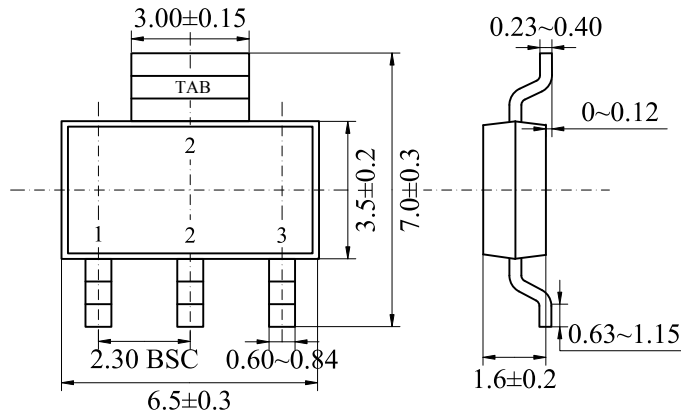

Package, Reel, Taping

SOT-223 (2500pcs, 4000pcs/reel)

• Package

Unit : mm

• Reel

• Taping