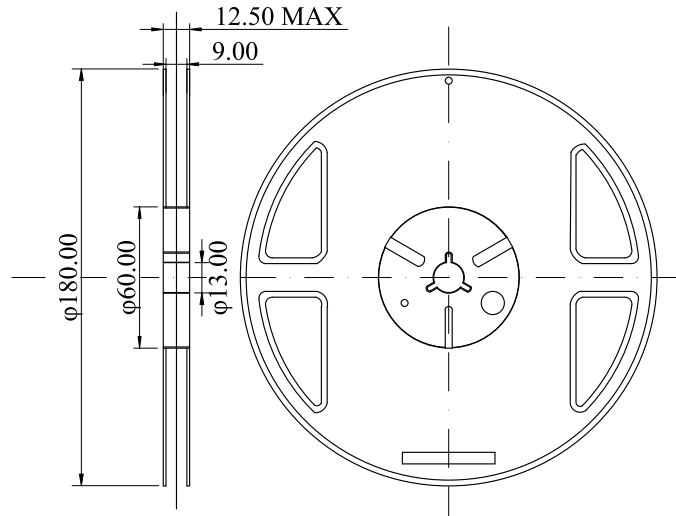

# Package, Reel, Taping

ELM0431BA

SOT-23 (3,000pcs/reel)

• Package

Unit : mm

• Reel

• Taping