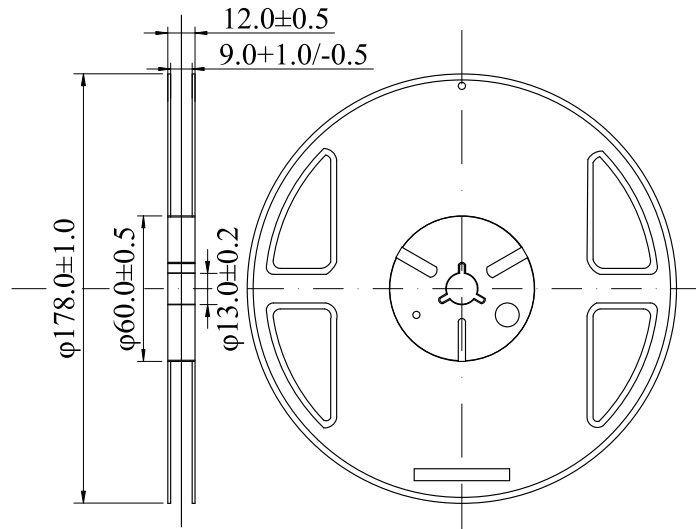

Package, Reel, Taping

SOT-723 (8,000pcs/reel)

• Package

Unit : mm

• Reel

• Taping