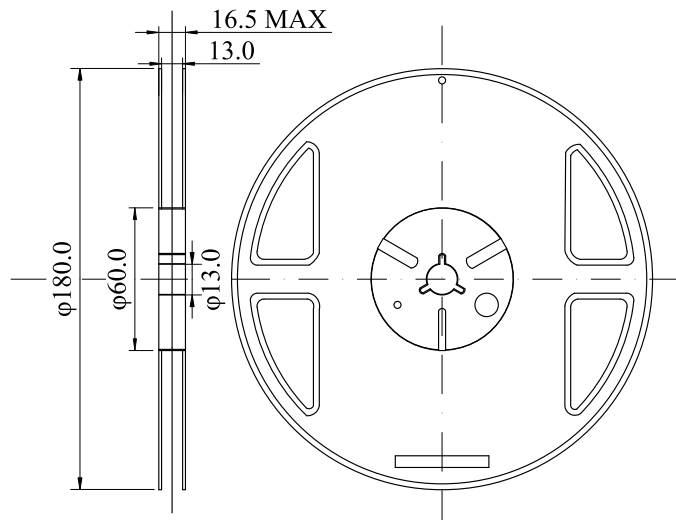

Package, Reel, Taping

SOT-89-5 (1,000pcs/reel)

• Package

Unit : mm

• Reel

• Taping