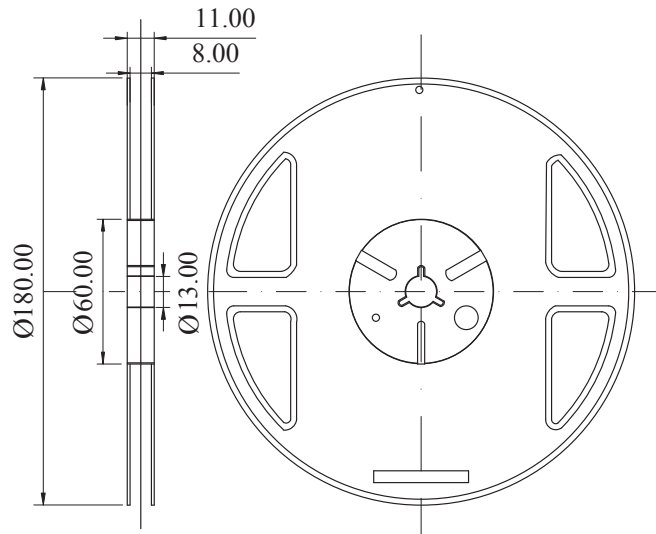

Package, Reel, Taping

TSON8-2x2 (3,000pcs/reel)

Unit : mm

• Package

• Reel

• Taping