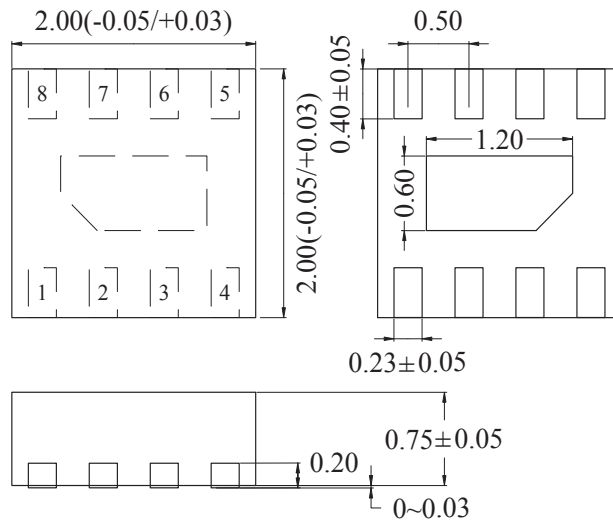

Package, Reel, Taping

TSON8-2x2 (3,000pcs/reel)

Unit : mm

• Package