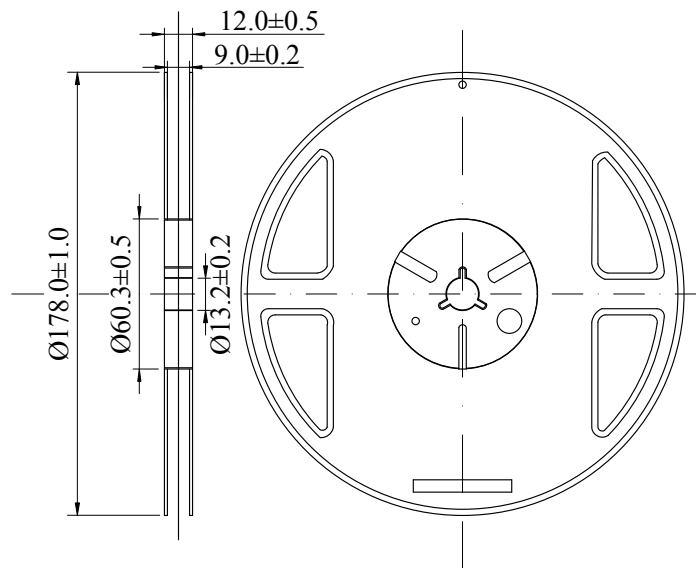

Package, Reel, Taping

WSON6-2x2 (3,000pcs/reel)

• Package

Unit : mm

• Reel

• Taping